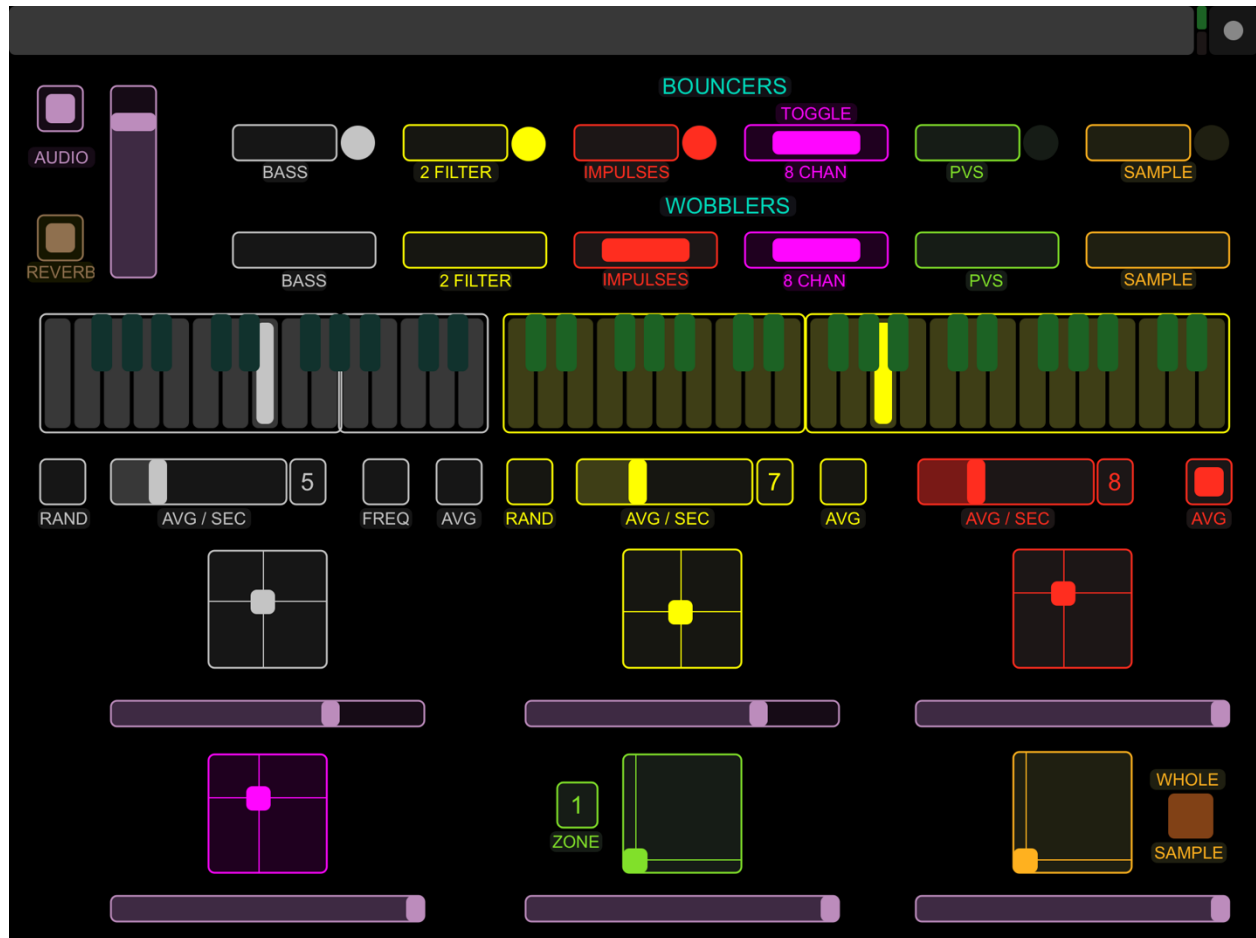

Wobbly

Wireless iPad control interface

Max-MSP Interface